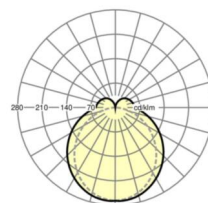

CHARACTERISTICS

Order number	19130006040
EAN number	4020863393183
Commodity code	94051190
Certification mark	IP 20, Protection class I, ENEC10 VDE, F, HACCP DIN10500/Food/IFS-application-related suitability/BRC, Indoor, CE
Impact resistance (IK rating)	IK03 (10°C bis 30°C)
Ambient temperatur	ta 10°C to 30°C
Special properties	Ready for IoT
Warranty period	5 years
State funding programs	BEG - Federal funding for efficient buildings (valid only for Germany)

ELECTRICAL ENGINEERING

Controller	Electronic driver DALI2 (1 pcs.)
System output	64W
Mains voltage	230V/50Hz
Circuit breakers (inrush current)	13 pieces/B10, 24 pieces/B16, 25 pieces/C10, 40 pieces/C16
Energy efficiency class/light source	B

LIGHTING TECHNOLOGY

Placement	LED, Colour rendering/Light colour CRI ≥ 80 / 4000K
Colour tolerance (MacAdam)	3SDCM
Photobiological safety (Luminaire)	RG1
Nominal luminous flux	10226lm
LED service life	50000h L80/B10 (Tq 30°C)
Luminaire luminous efficiency	160lm/W
Beam angle	130° (C0) / 110° (C90)
UGR lat./long.	26.5 / 25.0

MECHANICS

Housing colour	traffic white RAL 9016
Dimensions (LxWxH/DxH)	1531mm x 63mm x 54mm
Weight (net)	2kg
Type of installation	Mounting rail system installation, Light structure

Dimensions

L	1531 mm	Length
B	63 mm	Width
H	54 mm	Height

DEEP-LINK

<https://www.regiolum.de/en/article/19130006040>

Reference	LED 10000lm 840
ηLB	100 %
Φ ↓/↑	84 % / 16 %
UGR lat./long.	26.5 / 25.0